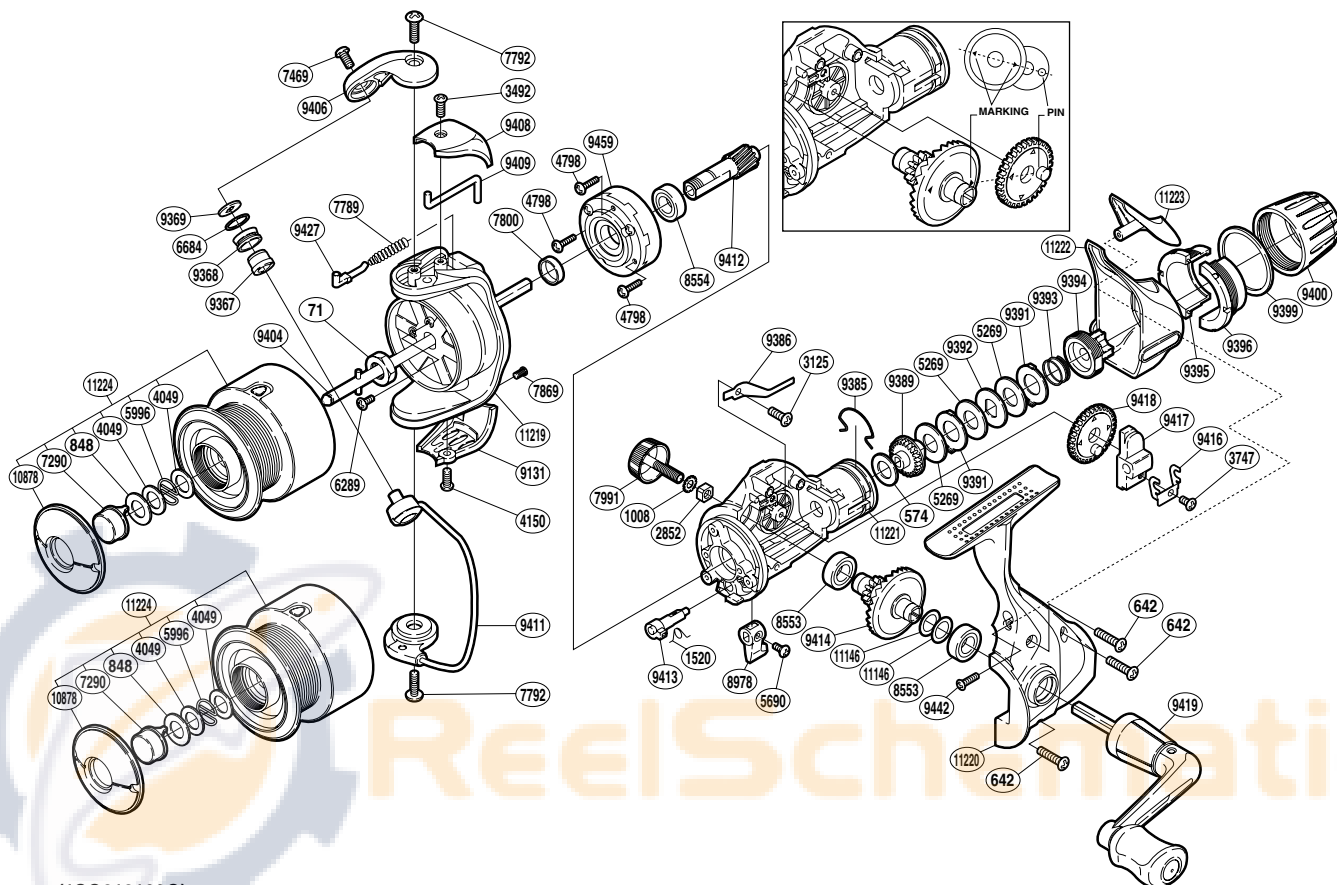

### NEX-3000SRB

(1SG613102G)

Part No.	Description	Part No.	Description	Part No.	Description
RD 0071	Rotor Nut	RD 7800	Rotor Ring	RD 9406	Bail Arm
RD 0574	Drag Washer	RD 7869	Screw	RD 9408	Bail Spring Cover
RD 0642	Screw	RD 7991	Handle Screw Cap	RD 9409	Bail Trip Lever
RD 0848	Washer	RD 8553	Ball Bearing	RD 9411	Bail Assembly
RD 1008	Handle Lock Washer	RD 8554	Ball Bearing	RD 9412	Pinion Gear
RD 1520	Anti-Reverse Cam Spring	RD 8978	Anti-Reverse Lever	RD 9413	Anti-Reverse Cam
RD 2852	Handle Screw Lock	RD 9131	Bail Hold Support Guard	RD 9414	Drive Gear
RD 3125	Screw	RD 9367	Line Roller Bushing	RD 9416	Oscillating Slider Retainer
RD 3492	Screw	RD 9368	Line Roller	RD 9417	Oscillating Slider
RD 3747	Screw	RD 9369	Line Roller Washer	RD 9418	Oscillating Gear
RD 4049	Washer	RD 9385	Hold Click Spring	RD 9419	Handle Assembly
RD 4150	Screw	RD 9386	Drag Click	RD 9427	Bail Spring Guide
RD 4798	Screw	RD 9389	Drag Shaft	RD 9442	Screw
RD 5269	Drag Washer	RD 9391	Eared Washer	RD 9459	Roller Clutch Assembly
RD 5690	Screw	RD 9392	Key Washer	RD10878	Push Button Collar
RD 5996	Locking Spring	RD 9393	Drag Coil Spring	RD11146	Washer
RD 6289	Screw	RD 9394	Pressure Screw	RD11219	Rotor
RD 6684	Line Roller Spacer	RD 9395	Drag Programmer B1	RD11220	Side Cover
RD 7290	Push Button	RD 9396	Drag Programmer B2	RD11221	Body
RD 7469	Screw	RD 9399	Drag Programmer B Ring	RD11222	Rear Protector B
RD 7789	Bail Spring	RD 9400	Drag Programmer A	RD11223	Rear Protector A
RD 7792	Screw	RD 9404	Main Shaft	RD11224	Spool Assembly

(181230)